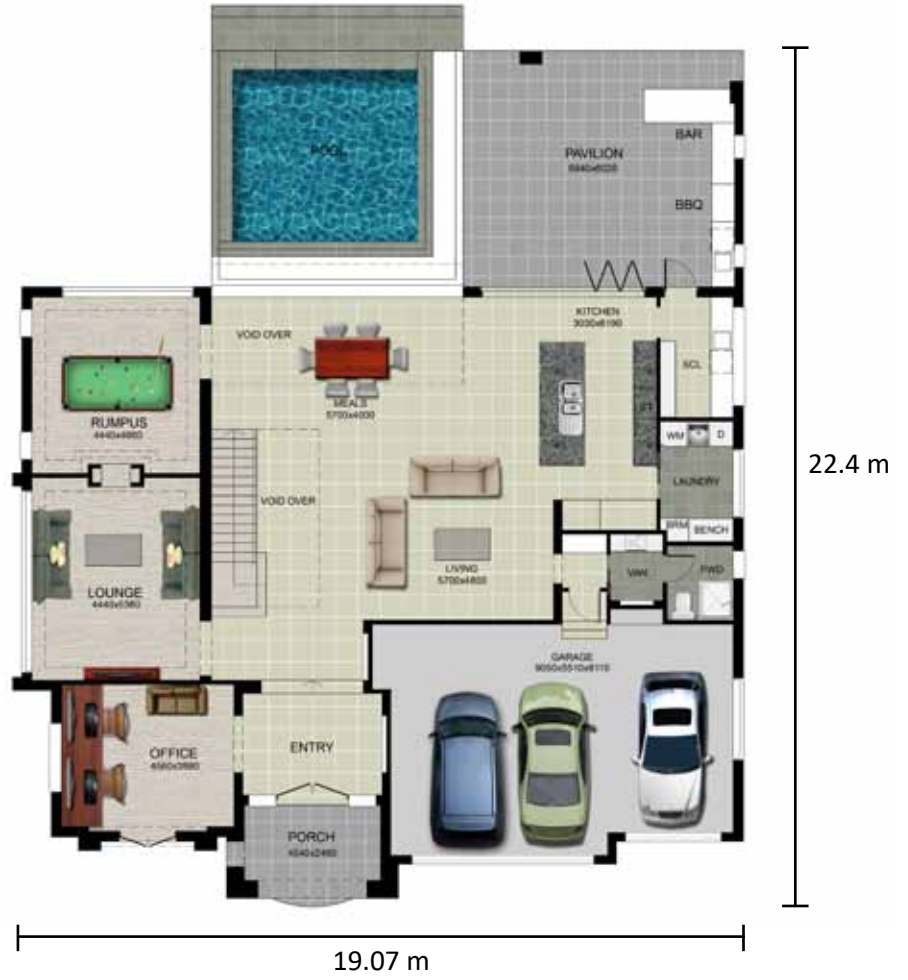

MT
MERIT HOMES
Tailor Made Luxury

THE *e*LLY

THE eLLY

Ground Floor	216.8 m ²
First Floor	237.6 m ²
Garage	59.4 m ²
Pavilion	46.3 m ²
Total	560.1 m²
Or 60.30 squares	

“Merit Homes can custom design your home to suit all your needs”

“The *eLLY*” is a multi award winning home with full brick construction to the ground floor with a suspended concrete slab and brick veneer construction to the first floor. The design holds a 6.5 star rating whilst maintaining an open floor plan. Our attention to detail, creativity and use of natural light with a focus of bringing the indoors out and the outdoors in, provides an outstanding home in both workmanship and function.